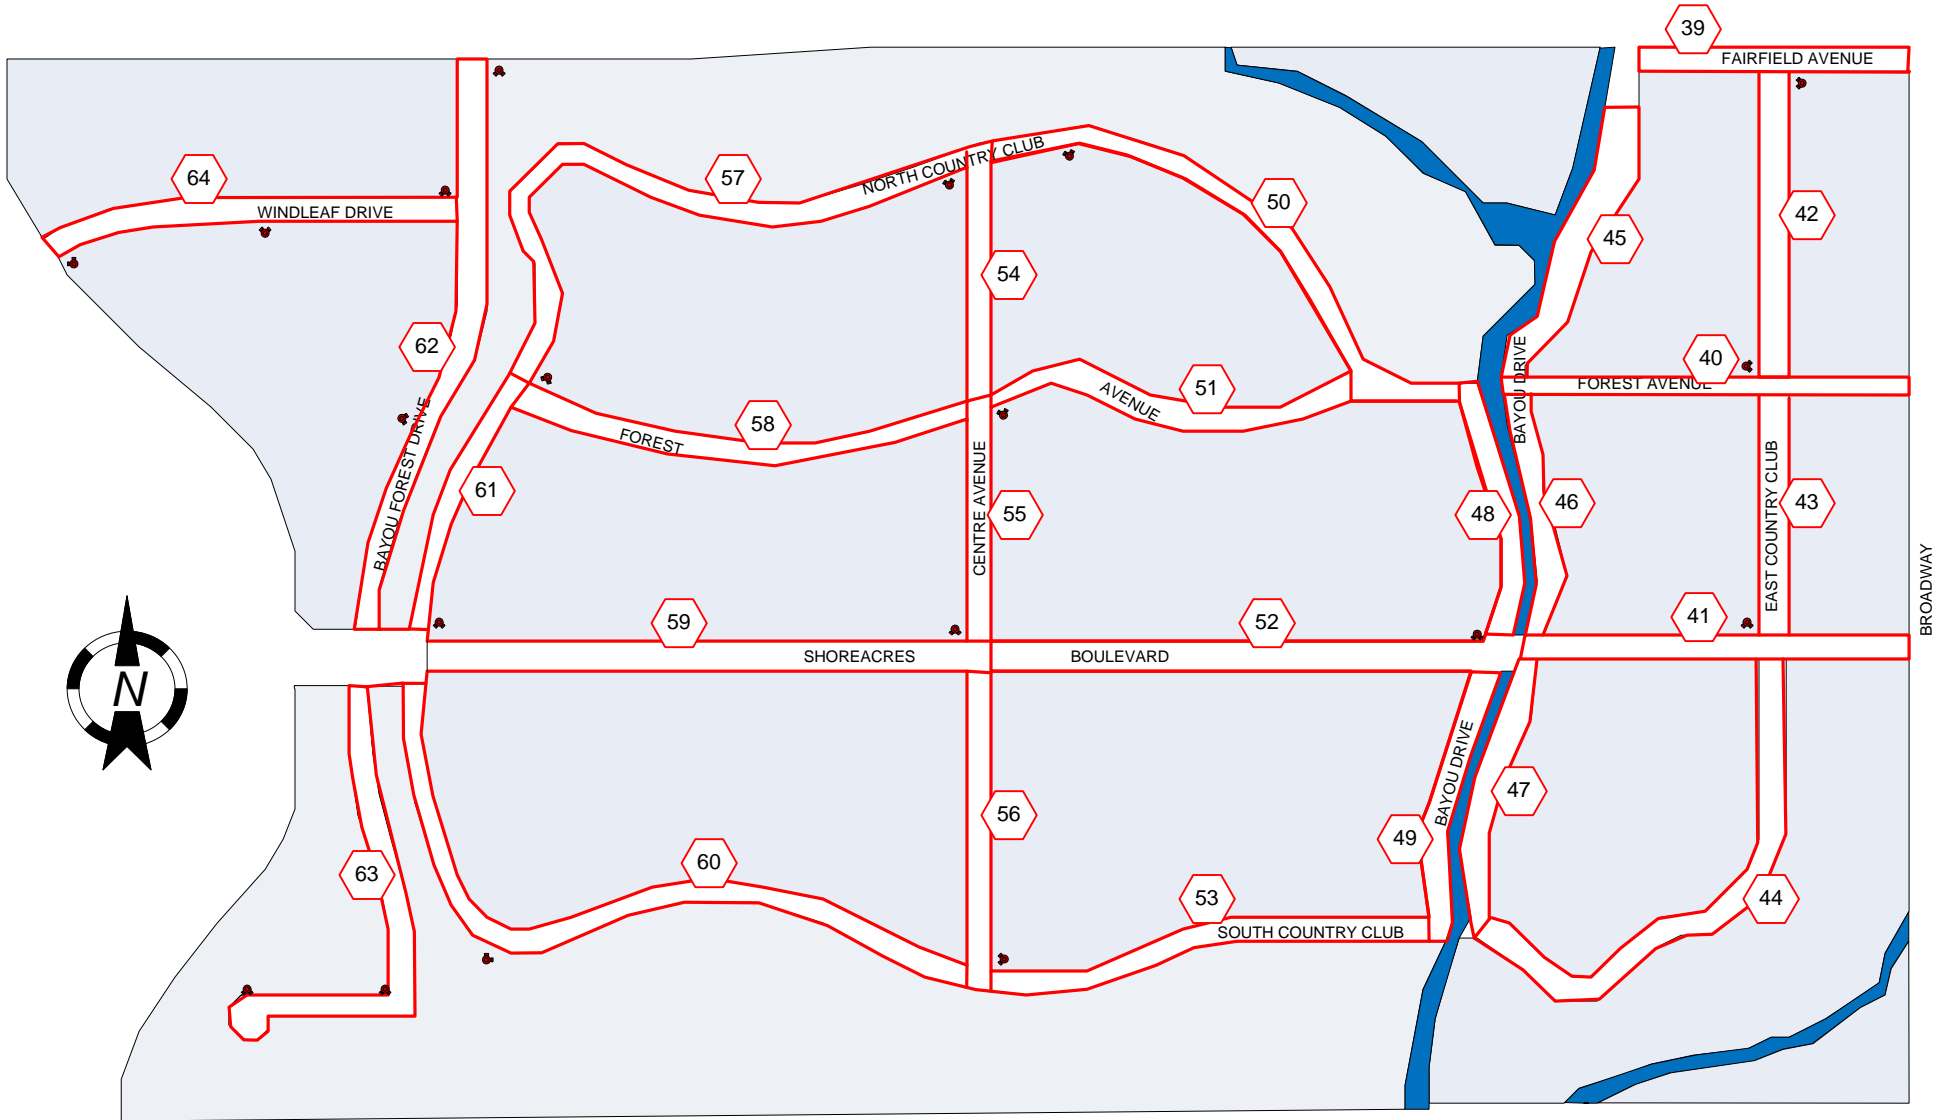

City of Shoreacres

STREET MAINTENANCE MAP

FILE: Zmap-W-05
DATE: 13JAN09
BY: D. K. Stall